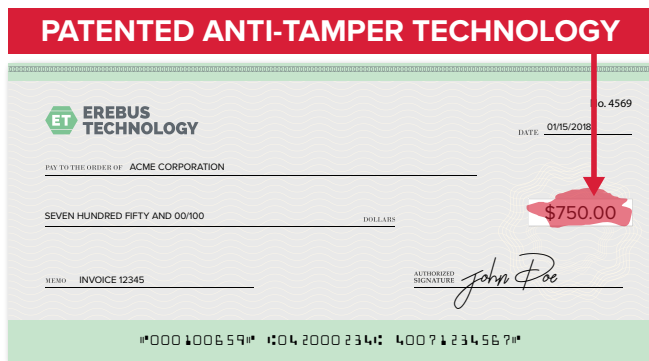

PART #	PRINTERS	VOLTS	TRAYS	PAGES	LOCKS	BOXED DIMENSIONS & WEIGHT
01-00860-101	M404n MICR Printer	110	1	350	0	18x12x19in / 22lbs (10kg)
01-00860-111	M404n MICR Printer	110	1	350	1	18x12x19in / 22lbs (10kg)
01-00860-102	M404n MICR Printer	220	1	350	0	18x12x19in / 22lbs (10kg)
01-00861-101	M404dn MICR Printer	110	1	350	0	18x12x19in / 22lbs (10kg)
01-00861-102	M404dn MICR Printer	220	1	350	0	18x12x19in / 22lbs (10kg)
01-00861-111	M404dn MICR Printer	110	1	350	1	18x12x19in / 22lbs (10kg)
01-00861-112	M404dn MICR Printer	220	1	350	1	18x12x19in / 22lbs (10kg)
PART #	TONER	YIELD¹			BOXED DIMENSIONS & WEIGHT	
02-81585-001	M404/M428 MICR Toner Secure STY	3K			14x5x9in / 2lbs (1kg)	
02-81586-001	M404/M428 MICR Toner Secure HY	10K			16x7x11in / 2lbs (1kg)	
PART #	ACCESSORY TRAYS	PAGES			BOXED DIMENSIONS & WEIGHT	
02-20634-001	M402/M404 Secure 550-Sheet Locking Tray	550			20x19x11in / 12lbs (6kg)	
05-00211-001	M402/M404 550-Sheet Tray D9P29A	550			20x19x11in / 12lbs (6kg)	

**Included with Every TROY MICR Printer.
The World's Most Fraud Resistant MICR Toner.™**

We always start with an original, brand new, HP toner cartridge. We then upgrade the standard toner with TROY MICR Toner Secure, which is The World's Most Fraud Resistant MICR Toner. Starting with an original HP cartridge is vital to the **security, quality, and reliability** that our customers depend on.

Did you know we also offer...