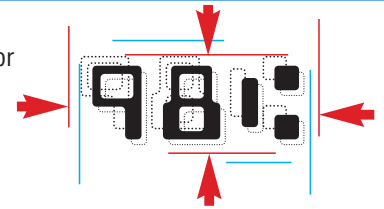

TROY MICR 3015 Security Printers

HP AUTHORIZED - TROY ENHANCED

Major Selling Points

Three Model Choices

Providing security options to fit your need

Network Ready

All 3015 printers are network ready out of the box – no purchase of network card necessary

Improved Value

Faster first page out and speed

Low Cost of Ownership

HP award-winning reliability combined with superior fraud and theft deterrence from TROY.

Versatile Supply Options

All TROY printers are fully compatible with TROY MICR cartridges and standard HP cartridges

TROY Exclusive Security Features

3-Position Printer Key Locks and Paper Tray Locks

Most businesses locate their workgroup printer in an open office environment. This creates a security risk. TROY offers MICR locks and paper tray locks to reduce the risk of check stock theft and printer misuse.

Standard on TROY MICR 3015 Secure Ex.
Tray locks optional on other MICR 3015 printers.

Exclusive TROYmark™ Intelligent Anti-tampering Technology

TROYmark™ is a watermark of user-defined variable data, printed diagonally across each check. It provides state-of-the-art deterrence of fraudulent check alteration.

Standard on TROY MICR 3015 Secure Ex.

ExPT™ Exact Positioning Technology

A MICR line out of alignment is one cause of rejected checks, a multi-million dollar problem for banks and companies. ExPT™ allows users to precisely adjust the MICR line without affecting the data file.

Available on all TROY MICR 3015 printers.

Built-in Secure Encryption and Decryption

Data security is critical in a distributed printing application. TROY's encryption/ decryption technology "unlocks" and prints the data only when it is received at the TROY printer.

Available on TROY MICR 3015 Secure and Secure Ex printers.

TROY MICR Toner Secure