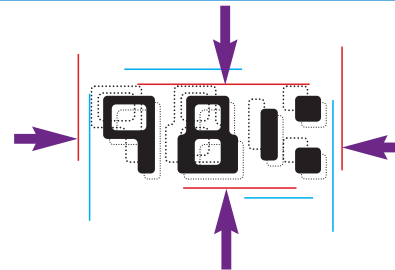

TROY 601/602/603 MICR Printers

HP AUTHORIZED - TROY ENHANCED

Major Selling Points

Three Model Choices

Providing security options to fit your need.

Highest Level of Workgroup Printing Security

Fast 45 – 62 page per minute printers with the capabilities to help you secure all aspects of your cheque printing workflow.

Low Cost of Ownership

HP award-winning reliability combined with superior fraud and theft deterrence from TROY.

Improve Value

Access and manage print jobs with an easy-to-use four-line graphical color display control panel.

Versatile Supply Options

All TROY printers are fully compatible with TROY MICR cartridges and standard HP cartridges.

TROY Exclusive Security Features

New Numeric Key Pad

TROY MICR Printers, enhanced with the capability of locking a print job, allow for job authentication. Providing only authorized personnel with the ability to print, the convenience of the new numeric key pad* allows the PIN number to be easily entered unlocking the printer capabilities for each print job.

Available only on TROY MICR 602 and 603 Secure and Secure Ex printers.

3-Position Printer Key Locks and Paper Tray Locks

Most businesses locate their workgroup printer in an open office environment. This creates a security risk. TROY offers MICR locks and paper tray locks to reduce the risk of cheque stock theft and printer misuse.

Standard on TROY MICR 602 and 603 Secure Ex.

Exclusive TROYmark™ Intelligent Anti-tampering Technology

TROYmark™ is a watermark of user-defined variable data, printed diagonally across each check. It provides state-of-the-art deterrence of fraudulent cheque alteration.

Standard on TROY MICR 602 and 603 Secure Ex

ExPT™ Exact Positioning Technology